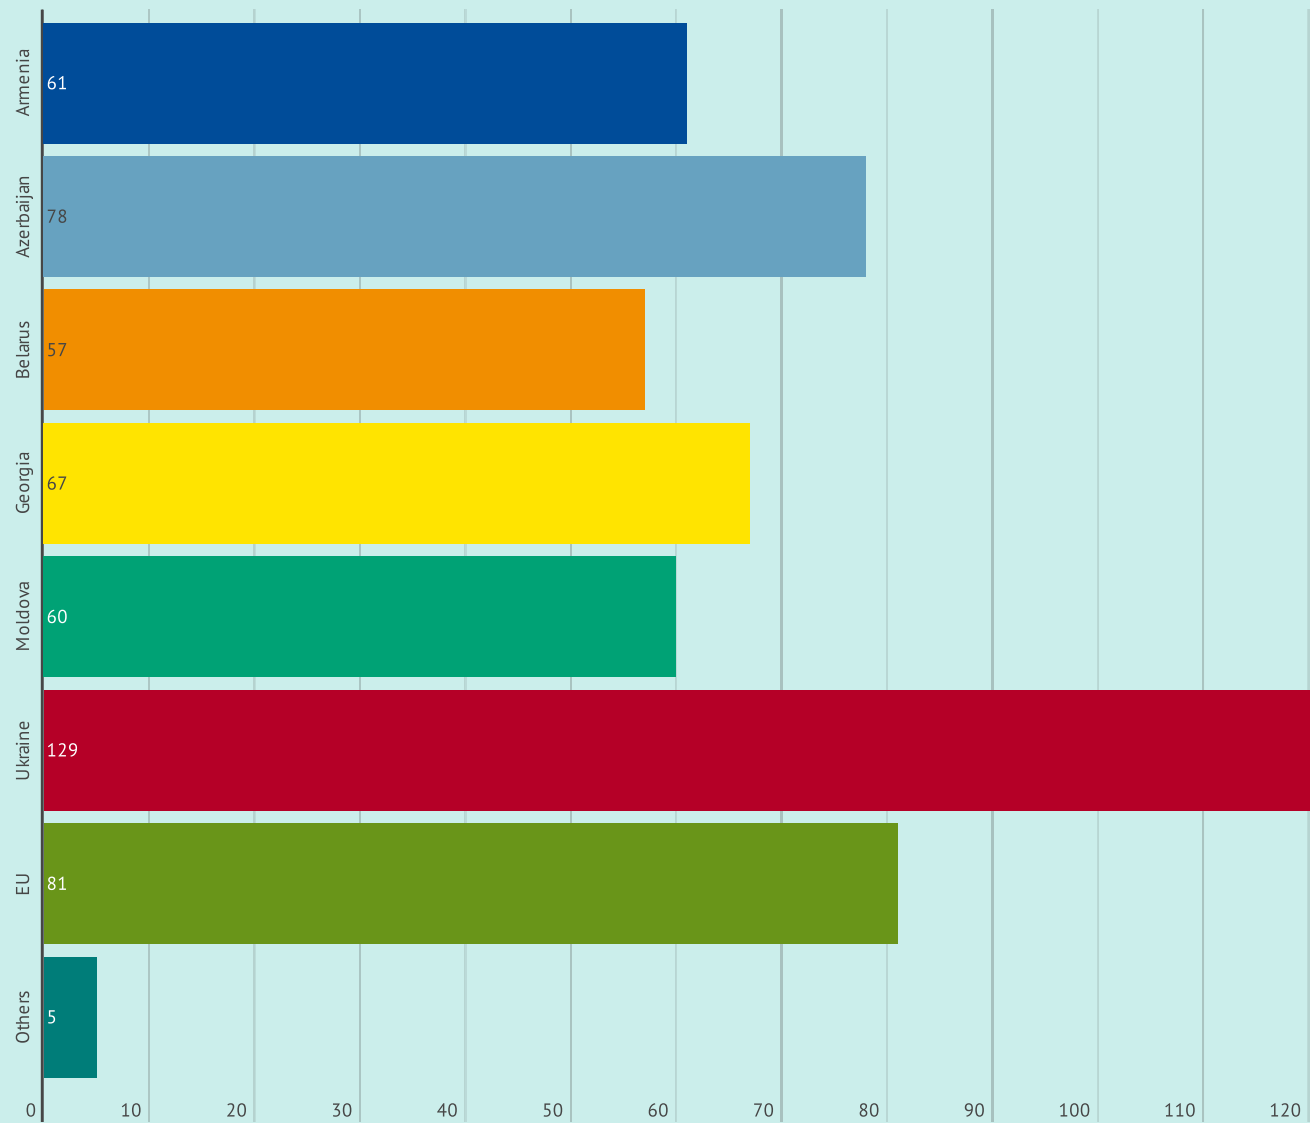

EASTERN PARTNERSHIP Civil Society Forum

Annual Assembly 2016

Applications per Country

Total Applications 2014-2016

- ▲ 2016 Brussels Annual Assembly - 538
- ▲ 2015 Kyiv Annual Assembly - 425
- ▲ 2014 Batumi Annual Assembly - 563

Applications per Working Group